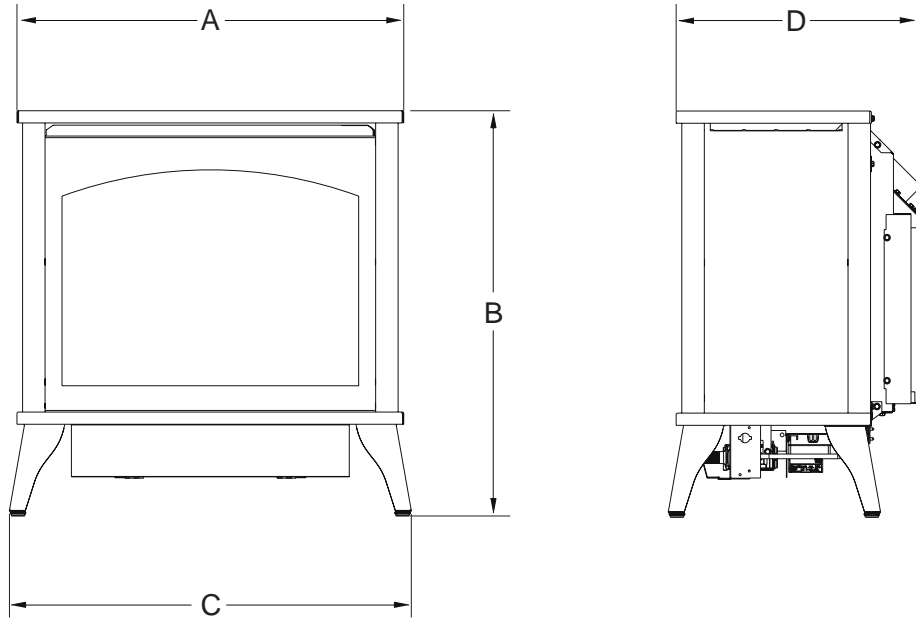

Medium & Small Stoves

- 🔥 26,500 BTUs contour burner (*medium stove*)
 - 🔥 20,000 BTUs contour burner (*small stove*)
 - 🔥 Available 10,000 BTUs model may be installed in bedrooms, where allowed by code
 - 🔥 Richly detailed casting
 - 🔥 Fully operable decorative cast iron doors
 - 🔥 Optional side shelf sets available
 - 🔥 Optional floor pads available
-

Finish Options

Choose from three different finishes. Floor pad options are also available.

Porcelain mahogany cast iron stove with optional side shelves

Steel Stove Dimensions (in inches)

Model	A	B	C	D
VFD20MS	21 ½	23 ¾	22 ⅛	15 ⅝
VFD30MS	25 ½	27 ⅛	27 ⅛	15 ⅝

Cast Iron Stove Dimensions (in inches)

Model	A	B	C	D
VFD20CC	21 ½	32 ¾	24 ⅛	15 ¾
VFD30CC	28 ⅙	37	27 ¾	17 ⅛

Clearance to Combustable Materials			
Side Wall	6 in.	Adjacent Corner Wall	4 in.
Back Wall	2 in.	Ceiling	36 in.