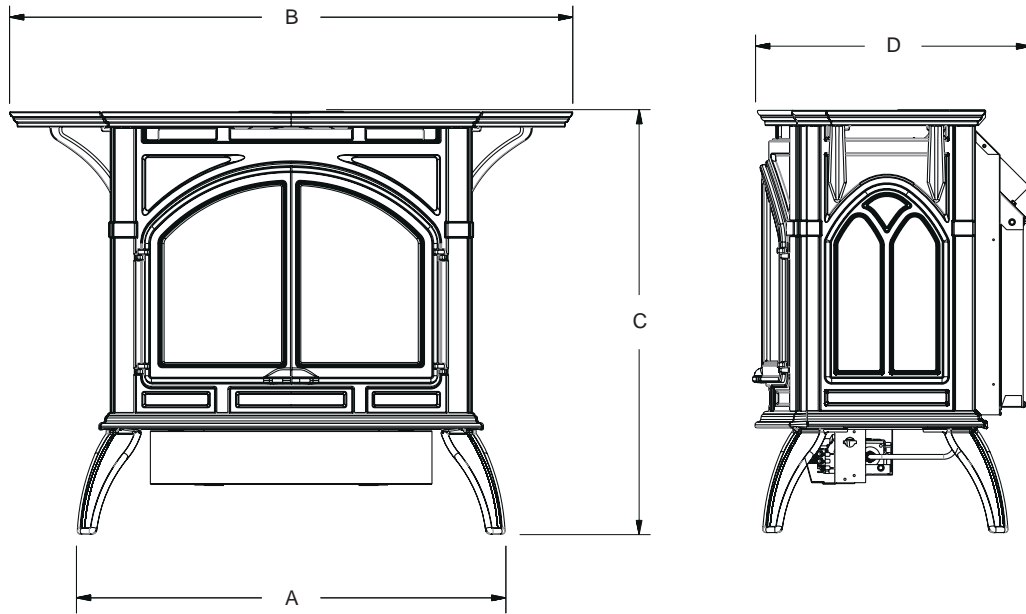

Finish Options

Choose from three different finishes. Floor pad options are also available.

Porcelain mahogany cast iron stove with optional side shelves

Steel Stove Dimensions (in inches)

Model	A	B	C	D
VFD20MS	21 ½	23 ¾	22 ⅛	15 ⅝
VFD30MS	25 ½	27 ⅛	27 ⅛	15 ⅝

Cast Iron Stove Dimensions (in inches)

Model	A	B	C	D
VFD20CC	21 ½	32 ¾	24 ⅛	15 ¾
VFD30CC	28 ⅙	37	27 ¾	17 ⅛

Clearance to Combustable Materials			
Side Wall	6 in.	Adjacent Corner Wall	4 in.
Back Wall	2 in.	Ceiling	36 in.