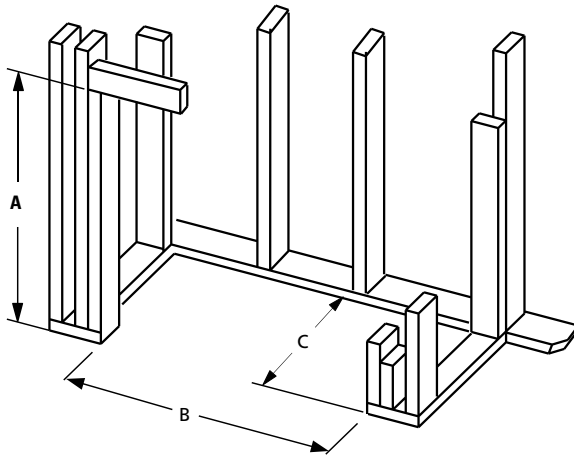

Bi-fold glass doors in black trim finish

Gas Log Sets

Smoky Weathered Oak

Ozark Charred Oak

Ashton White Birch

FLAT WALL FRAMING SPECIFICATIONS

| | WRT4536 | WRT4542 | WRT4550 |
|---|---------|---------|---------|
| A | 67-1/8" | 67-1/8" | 67-1/8" |
| B | 45-1/4" | 51-1/4" | 59-1/4" |
| C | 28-1/4" | 30-1/8" | 30-1/8" |

CORNER FRAMING SPECIFICATIONS

| | WRT4536 | WRT4542 | WRT4550 |
|---|---------|---------|---------|
| D | 45-1/4" | 51-1/4" | 59-1/4" |
| E | 86-1/2" | 92" | 100" |
| F | 61" | 65" | 71" |

APPLIANCE SPECIFICATIONS

| | WRT4536 | WRT4542 | WRT4550 |
|---|---------|---------|---------|
| G | 36" | 42" | 50" |
| H | 45-1/8" | 51-1/8" | 59" |
| I | 29" | 30-1/2" | 38-1/2" |
| J | 26-5/8" | 29" | 28-1/2" |
| K | 30" | 30" | 30" |
| L | 49" | 49" | 49" |
| M | 67" | 67" | 67" |
| N | 10-1/2" | 10-1/2" | 10-1/2" |
| O | 9-1/2" | 9-1/2" | 9-1/2" |
| P | 3-1/2" | 3-1/2" | 3-1/2" |
| Q | 7-1/4" | 8-1/2" | 8-1/2" |
| R | 11" | 13" | 13" |
| S | 15-1/4" | 17" | 17" |