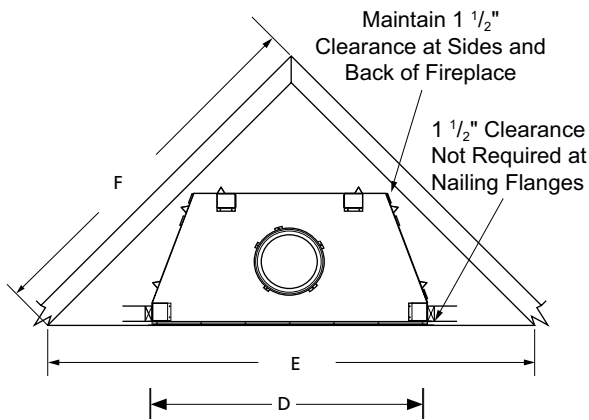

CORNER FRAMING SPECIFICATIONS

	WRT4536	WRT4542	WRT4550
D	45-1/4"	51-1/4"	59-1/4"
E	86-1/2"	92"	100"
F	61"	65"	71"