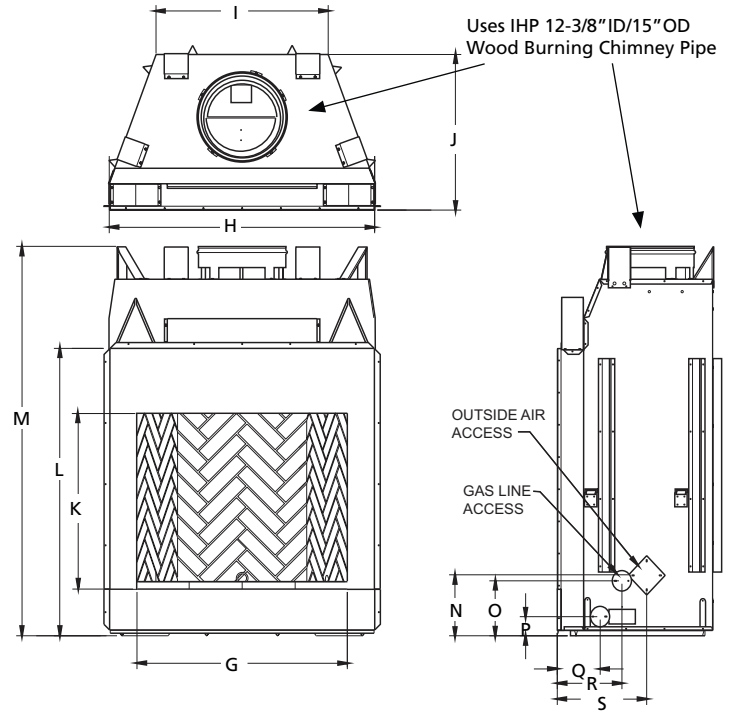

CORNER FRAMING SPECIFICATIONS

| | WRT4536 | WRT4542 | WRT4550 |
|---|---------|---------|---------|
| D | 45-1/4" | 51-1/4" | 59-1/4" |
| E | 86-1/2" | 92" | 100" |
| F | 61" | 65" | 71" |

APPLIANCE SPECIFICATIONS

| | WRT4536 | WRT4542 | WRT4550 |
|---|---------|---------|---------|
| G | 36" | 42" | 50" |
| H | 45-1/8" | 51-1/8" | 59" |
| I | 29" | 30-1/2" | 38-1/2" |
| J | 26-5/8" | 29" | 28-1/2" |
| K | 30" | 30" | 30" |
| L | 49" | 49" | 49" |
| M | 67" | 67" | 67" |
| N | 10-1/2" | 10-1/2" | 10-1/2" |
| O | 9-1/2" | 9-1/2" | 9-1/2" |
| P | 3-1/2" | 3-1/2" | 3-1/2" |
| Q | 7-1/4" | 8-1/2" | 8-1/2" |
| R | 11" | 13" | 13" |
| S | 15-1/4" | 17" | 17" |